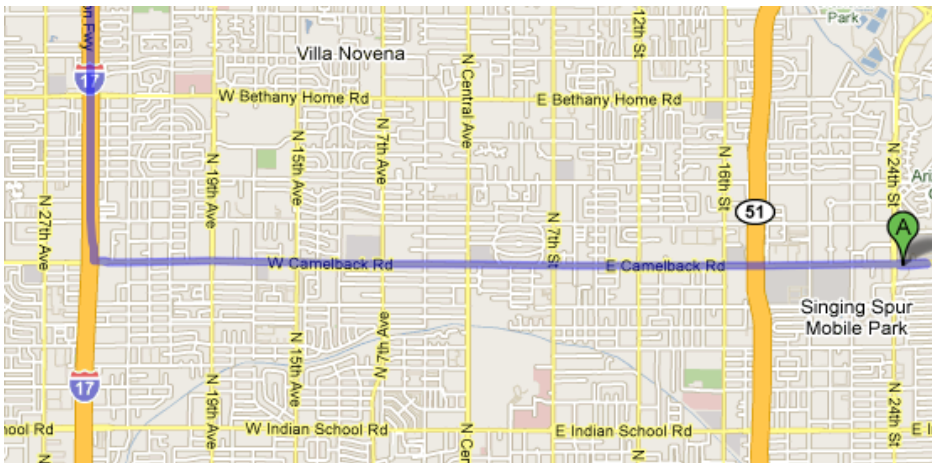

### Locations of Interest:

Starting Address:	Ending Address:
Ritz-Carlton, Phoenix 2401 East Camelback Road Phoenix, AZ 85016	Rose Mofford Sports Complex 9833 North 25th Avenue Phoenix, AZ 85021

**Distance:** 9.9 Miles

**Travel Time:** Approximately 20 Minutes (30 Minutes in Traffic)

### Turn by Turn Directions:

1	Head west on East Camelback Road	4.9 miles
2	Turn right at Black Canyon Freeway/Frontage Road (signs for Flagstaff/I-17)	436 feet
3	Take the ramp on the left onto I-17 North	3.7 miles
4	Take exit 207 toward Dunlap Avenue	0.1 miles
5	Merge onto Black Canyon Freeway/Frontage Road	413 feet
6	Slight right to stay on Black Canyon Freeway/Frontage Road	420 feet
7	Turn right at West Dunlap Avenue	0.2 miles
8	Turn left at North 25th Avenue	0.6 miles
9	Destination will be on the right	

### Maps:

**Please Note:**

West Dunlap Avenue is the exit past Northern Avenue. If you hit Peoria Avenue, you have gone too far. The Rose Mofford Sports Complex is behind office buildings. I-17 can be a busy freeway, so please budget enough travel time just in case there is heavy traffic.