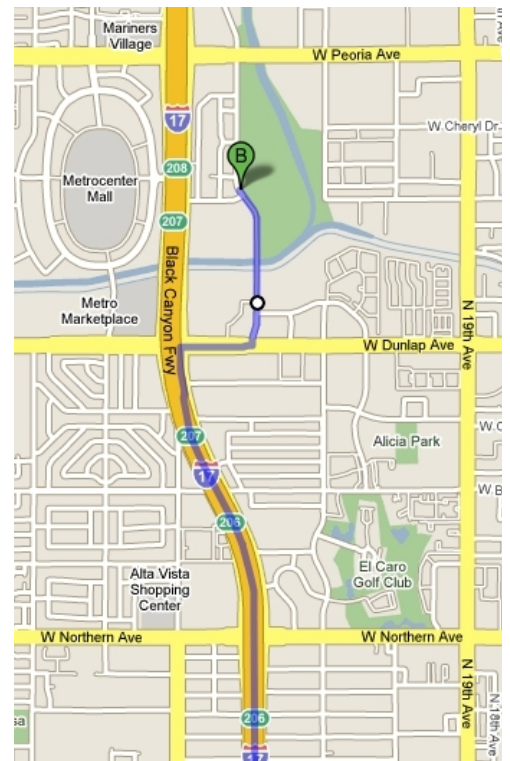

### Locations of Interest:

Starting Address:	Ending Address:
Ritz-Carlton, Phoenix 2401 East Camelback Road Phoenix, AZ 85016	Rose Mofford Sports Complex 9833 North 25th Avenue Phoenix, AZ 85021

**Distance:** 9.9 Miles

**Travel Time:** Approximately 20 Minutes (30 Minutes in Traffic)

### Turn by Turn Directions:

1	Head west on East Camelback Road	4.9 miles
2	Turn right at Black Canyon Freeway/Frontage Road (signs for Flagstaff/I-17)	436 feet
3	Take the ramp on the left onto I-17 North	3.7 miles
4	Take exit 207 toward Dunlap Avenue	0.1 miles
5	Merge onto Black Canyon Freeway/Frontage Road	413 feet
6	Slight right to stay on Black Canyon Freeway/Frontage Road	420 feet
7	Turn right at West Dunlap Avenue	0.2 miles
8	Turn left at North 25th Avenue	0.6 miles
9	Destination will be on the right	

### Maps:

**Please Note:**

West Dunlap Avenue is the exit past Northern Avenue. If you hit Peoria Avenue, you have gone too far. The Rose Mofford Sports Complex is behind office buildings. I-17 can be a busy freeway, so please budget enough travel time just in case there is heavy traffic.