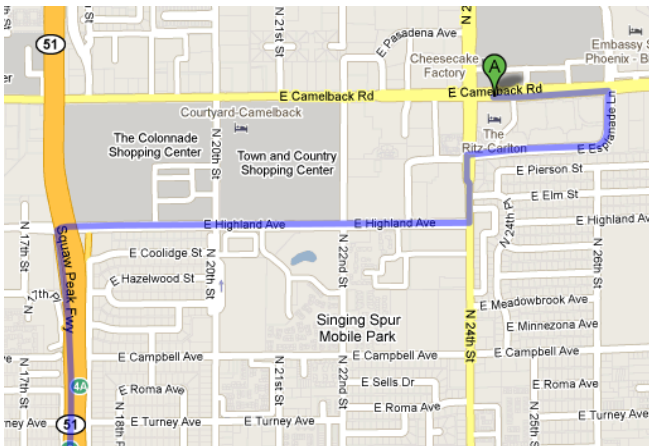

2010 Saguaro Cup Sports Festival Directions from the Ritz-Carlton to Big League Dreams

Locations of Interest:

Starting Address:	Ending Address:
Ritz-Carlton, Phoenix 2401 East Camelback Road Phoenix, AZ 85016	Big League Dreams 4536 East Elliot Road Gilbert, AZ 85234

Distance: 32.5 Miles

Travel Time: Approximately 45 Minutes (1 hour and 15 Minutes in Traffic)

Turn by Turn Directions:

1	Head east on East Camelback Road	0.2 miles
2	Turn right at East Esplanade Lane	0.4 miles
3	Turn left at North 24th Street	0.1 miles
4	Take the 1st right onto East Highland Avenue	0.8 miles
5	Turn left to merge onto AZ-51 South	2.8 miles
6	Take the exit onto I-10 east toward Tuscon	7.6 miles
7	Take exit 188 for Power Road	0.3 miles
8	Turn right at South Power Road	2.5 miles
9	Turn right at East Elliot Road	0.6 miles
10	Destination will be on the right	

Map:

Please Note:

Power Road is the exit past Higley Road on US-60. If you hit Sossaman Road, you have gone too far. Big League Dreams is next door to the Mission Community Church. I-10 and US-60 can be busy freeways, so please budget enough travel time just in case there is heavy traffic.