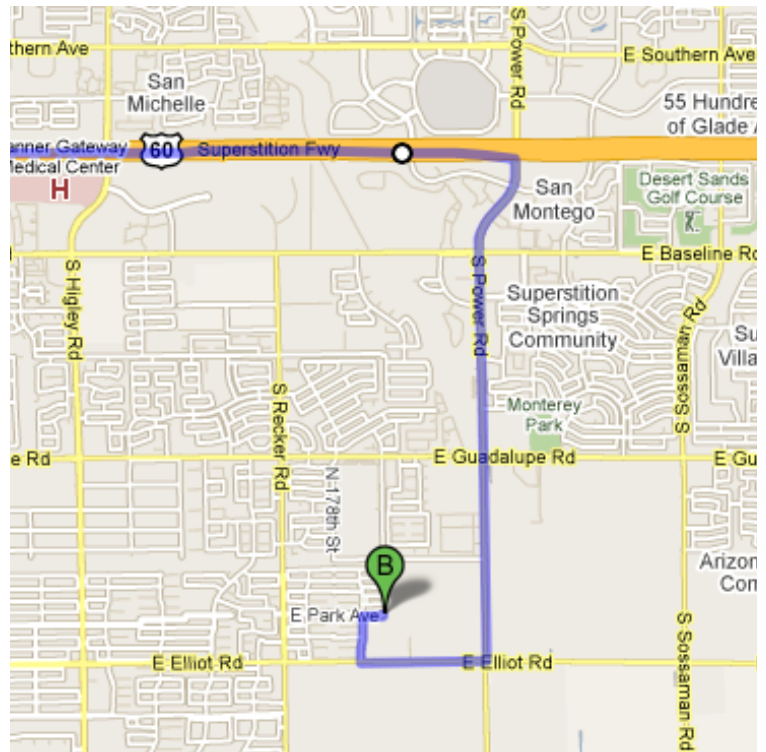

2010 Saguaro Cup Sports Festival Directions from the Ritz-Carlton to Big League Dreams

Locations of Interest:

Starting Address:	Ending Address:
Ritz-Carlton, Phoenix 2401 East Camelback Road Phoenix, AZ 85016	Big League Dreams 4536 East Elliot Road Gilbert, AZ 85234

Distance: 32.5 Miles

Travel Time: Approximately 45 Minutes (1 hour and 15 Minutes in Traffic)

Turn by Turn Directions:

1	Head east on East Camelback Road	0.2 miles
2	Turn right at East Esplanade Lane	0.4 miles
3	Turn left at North 24th Street	0.1 miles
4	Take the 1st right onto East Highland Avenue	0.8 miles
5	Turn left to merge onto AZ-51 South	2.8 miles
6	Take the exit onto I-10 east toward Tuscon	7.6 miles
7	Take exit 188 for Power Road	0.3 miles
8	Turn right at South Power Road	2.5 miles
9	Turn right at East Elliot Road	0.6 miles
10	Destination will be on the right	

Map:

Please Note:

Power Road is the exit past Higley Road on US-60. If you hit Sossaman Road, you have gone too far. Big League Dreams is next door to the Mission Community Church. I-10 and US-60 can be busy freeways, so please budget enough travel time just in case there is heavy traffic.