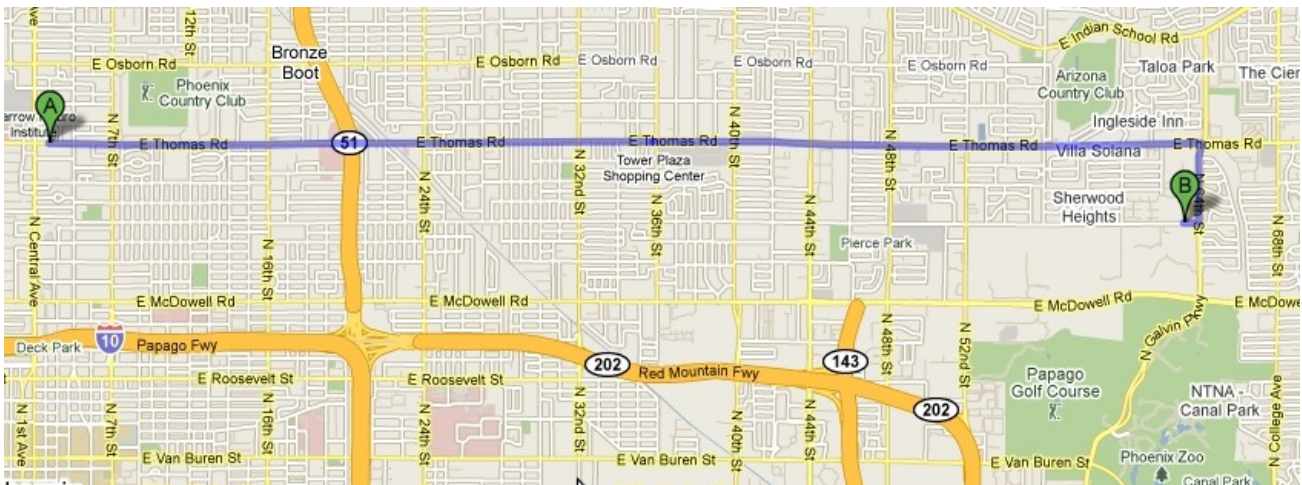

### Locations of Interest:

<b>Starting Address:</b>	<b>Ending Address:</b>
Hilton Suites Phoenix 10 East Thomas Road Phoenix, Arizona 85012	Papago Sports Complex 6201 East Oak Street Phoenix, AZ 85008

**Distance:** 8.0 Miles

**Travel Time:** Approximately 20 Minutes (30 Minutes in Traffic)

### Turn by Turn Directions:

1	Head east on East Thomas Road	7.4 miles
2	Turn right at North 64th Street	0.5 miles
3	Turn right at East Oak Street	0.1 miles
4	Destination will be on the left	

### Map: