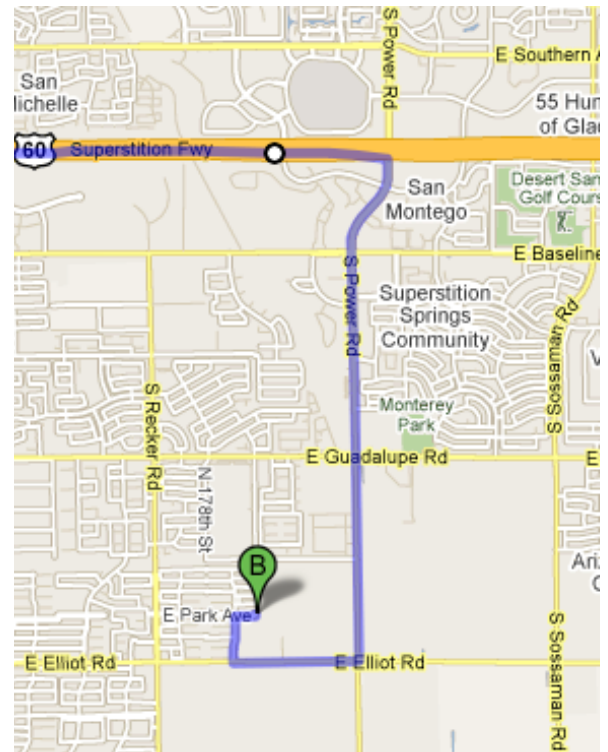

2010 Saguaro Cup Sports Festival Directions from the Hilton Suites to Big League Dreams

Locations of Interest:

| | |
|--|---|
| Starting Address: | Ending Address: |
| Hilton Suites Phoenix 10 East Thomas Road Phoenix, Arizona 85012 | Big League Dreams 4536 East Elliot Road Gilbert, AZ 85234 |

Distance: 31.1 Miles

Travel Time: Approximately 45 Minutes (1 hour and 15 minutes in Traffic)

Turn by Turn Directions:

| | | |
|---|---|------------|
| 1 | Head east on East Thomas Road | 0.4 miles |
| 2 | Turn right at North 7th Street | 1.3 miles |
| 3 | Merge onto I-10 East toward Tucson | 9.0 miles |
| 4 | Take exit 154 to merge onto US-60 East toward Mesa/Globe | 16.7 miles |
| 5 | Take exit 188 for Power Road | 0.3 miles |
| 6 | Turn right at South Power Road | 2.5 miles |
| 7 | Turn right at East Elliot Road | 0.2 miles |
| 8 | Destination will be on the right | |

Map:

Please Note:

Power Road is the exit past Higley Road on US-60. If you hit Sossaman Road, you have gone too far. Big League Dreams is next door to the Mission Community Church. I-10 and US-60 can be busy freeways, so please budget enough travel time just in case there is heavy traffic.