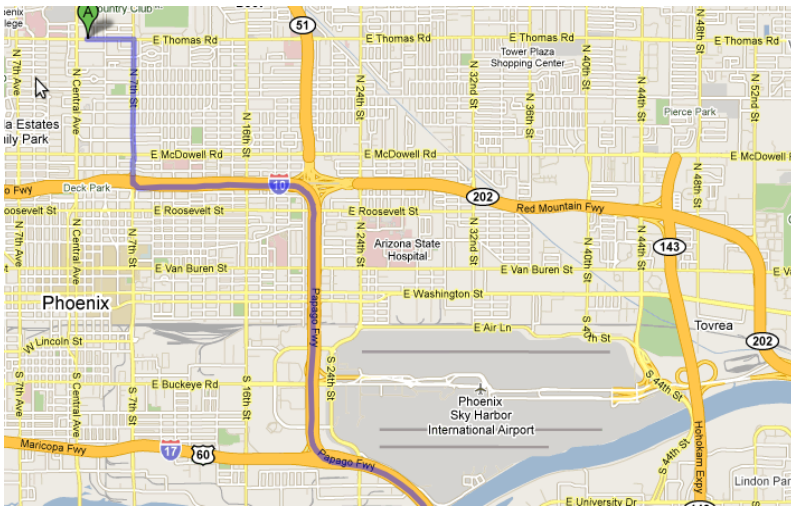

2010 Saguaro Cup Sports Festival Directions from the Hilton Suites to Big League Dreams

Locations of Interest:

| | |
|--|---|
| Starting Address: | Ending Address: |
| Hilton Suites Phoenix 10 East Thomas Road Phoenix, Arizona 85012 | Big League Dreams 4536 East Elliot Road Gilbert, AZ 85234 |

Distance: 31.1 Miles

Travel Time: Approximately 45 Minutes (1 hour and 15 minutes in Traffic)

Turn by Turn Directions:

| | | |
|---|---|------------|
| 1 | Head east on East Thomas Road | 0.4 miles |
| 2 | Turn right at North 7th Street | 1.3 miles |
| 3 | Merge onto I-10 East toward Tucson | 9.0 miles |
| 4 | Take exit 154 to merge onto US-60 East toward Mesa/Globe | 16.7 miles |
| 5 | Take exit 188 for Power Road | 0.3 miles |
| 6 | Turn right at South Power Road | 2.5 miles |
| 7 | Turn right at East Elliot Road | 0.2 miles |
| 8 | Destination will be on the right | |

Map:

Please Note:

Power Road is the exit past Higley Road on US-60. If you hit Sossaman Road, you have gone too far. Big League Dreams is next door to the Mission Community Church. I-10 and US-60 can be busy freeways, so please budget enough travel time just in case there is heavy traffic.