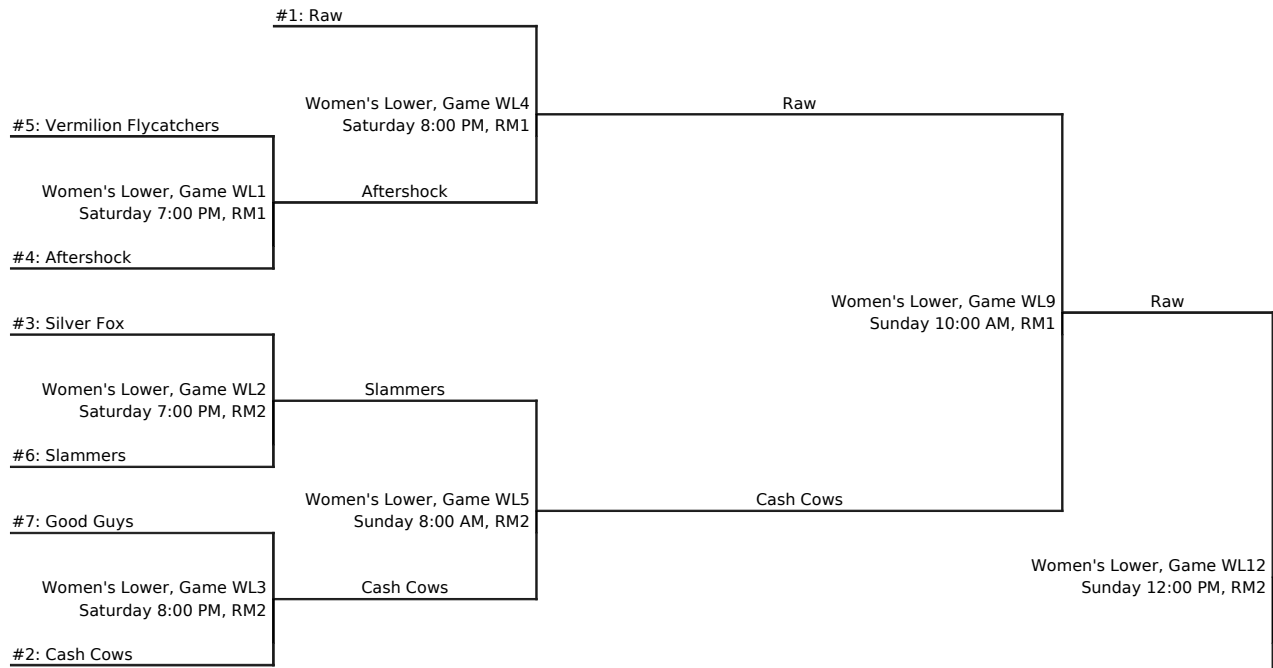

**Winner's Bracket**

**2010 Saguaro Cup Sports Festival  
Women's (C/D) Lower Division  
Rose Mofford Sports Complex (RM)**

**Loser's Bracket**