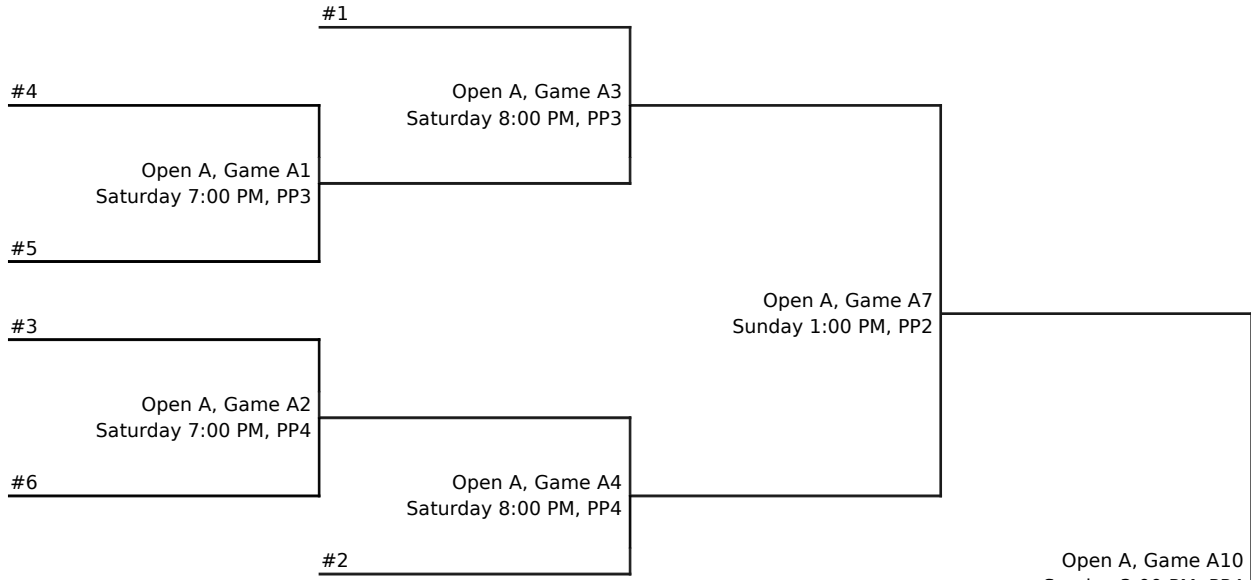

**Winner's Bracket**

**2010 Saguaro Cup Sports Festival  
Open A Division  
Papago Sports Complex (PP)**

**Loser's Bracket**